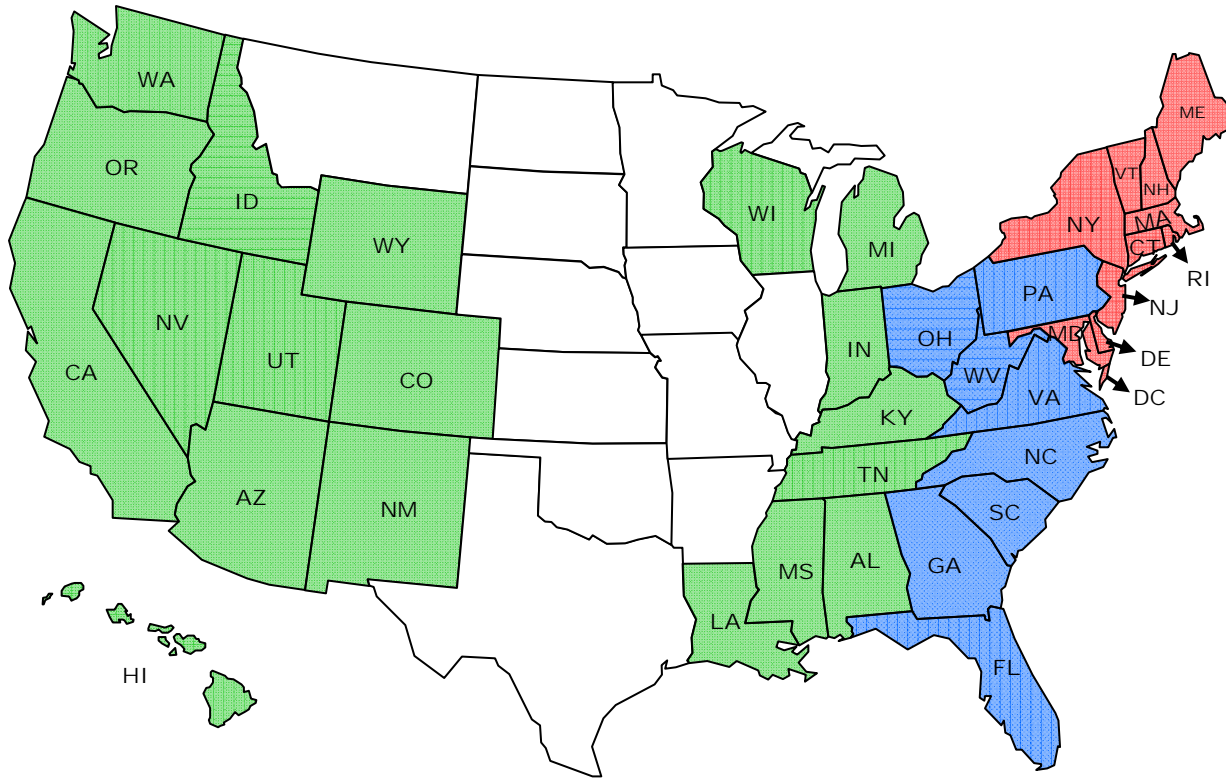

REAL ESTATE ADMINISTRATION

30 Hunter Lane, Camp Hill, PA 17011 - F: 717-972-3993

Bobbi Perry - Sr. Director
P: 717-730-8359 bperry@riteaid.com

LINDA BRUBECK - Sr. Manager

P: 717-730-8347 lbrubeck@riteaid.com

TERRITORY: AL, AZ, CA, CO, HI, ID, IN, KY, LA, MI, MS, NM, NV, OR, TN, UT, WA, WI & WY
(all states in green)

DEB DIPRIZITO - Sr. Manager

P: 717-731-6586 ddiprizito@riteaid.com

TERRITORY: FL, GA, NC, OH, PA, SC, VA & WV
(all states in blue)

LISA LAMBERT - Sr. Manager

P: 717-975-3750 llambert@riteaid.com

TERRITORY: CT, DC, DE, MA, MD, ME, NH, NJ, NY, RI & VT
(all states in red)

Visit our Website to search for properties: www.RiteAid.com
Click on "Our Company" at the top, select "Real Estate" on the left & enter your search criteria!