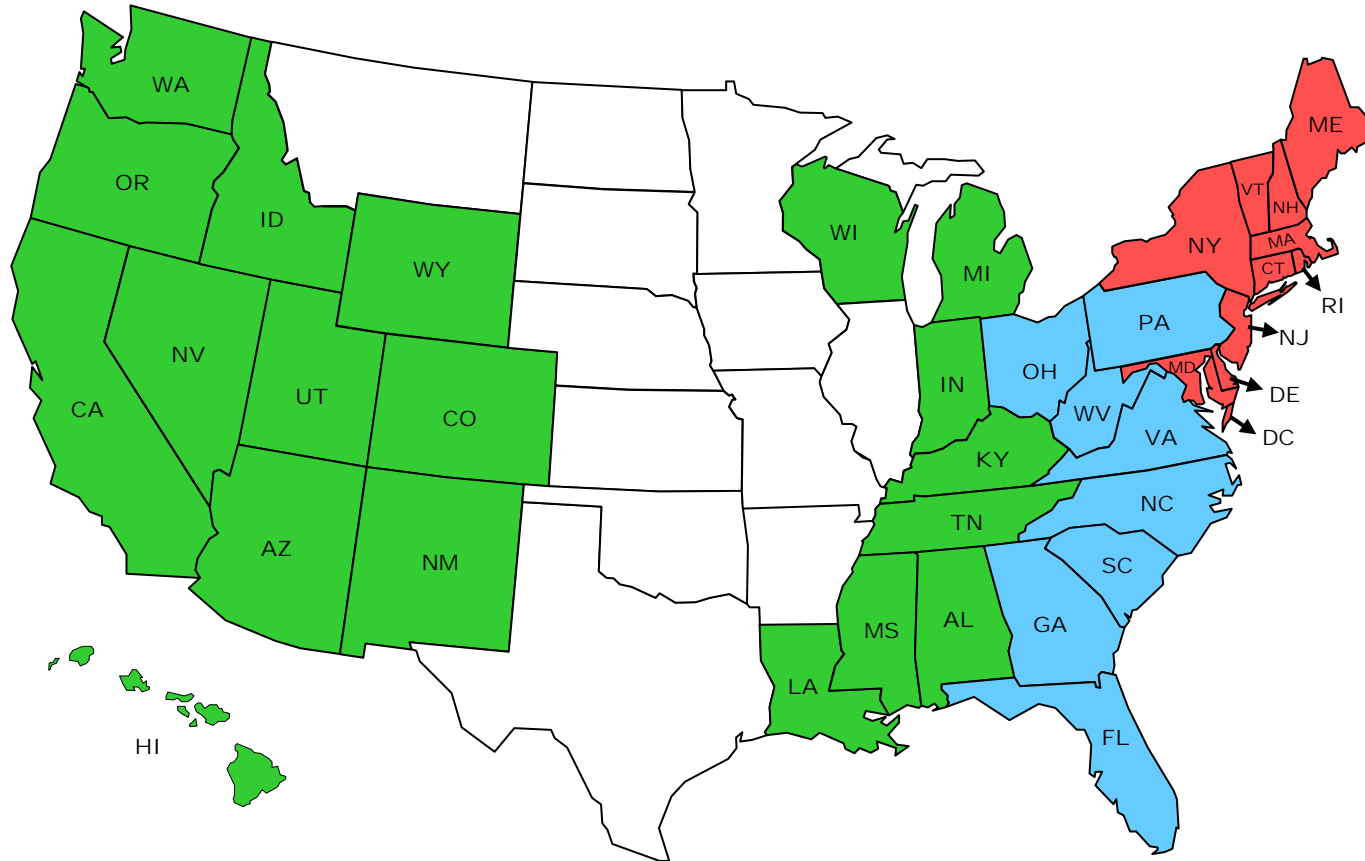

Real Estate Administration

Territory Map

Linda Brubeck, Senior Manager

30 Hunter Lane
Camp Hill, PA 17011
Phone: 717-730-8347 (ALL STATES IN GREEN)
Fax: 717-972-3993
Email: LBrubeck@RiteAid.com
Territory: AL, AZ, CA, CO, HI, ID, IN, KY, LA, MI, MS, NM, NV, OR, TN, UT, WA, WI & WY

Deb DiPrizito, Senior Manager

30 Hunter Lane
Camp Hill, PA 17011
Phone: 717-731-6586 (ALL STATES IN BLUE)
Fax: 717-972-3993
Email: DDiprizito@RiteAid.com
Territory: FL, GA, NC, OH, PA, SC, VA & WV

Lisa Lambert, Senior Manager

30 Hunter Lane
Camp Hill, PA 17011
Phone: 717-975-3750 (ALL STATES IN RED)
Fax: 717-972-3993
Email: LLambert@RiteAid.com
Territory: CT, DC, DE, MA, MD, ME, NH, NJ, NY, RI & VT

Bobbi Perry, Senior Director
Real Estate Administration
30 Hunter Lane, Camp Hill, PA 17011
Ph: 717-730-8359 Fax: 717-972-3993
Email: BPerry@RiteAid.com

Visit our Website!

www.RiteAid.com

Click on "Our Company" at the top,
Then select "Real Estate" on the left
And enter your search criteria!